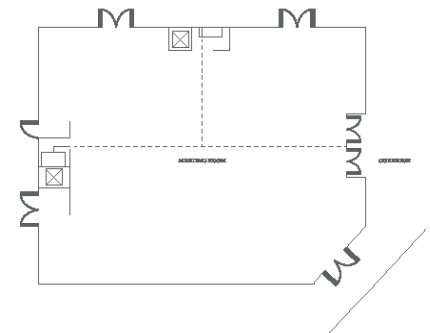

ROOM NAME	TOTAL SQ. FEET	DIMENSIONS	CEILING	THEATER	SCHOOLROOM	CONFERENCE	U-SHAPE	HOLLOW SQUARE	RECEPTION	6' RND DINING
VANDERBILT BALLROOM										
VANDERBILT BALLROOM	7254	78' x 93'	16'	500	320	n/a	n/a	n/a	600	420
VANDERBILT I	1170	39' x 30'	16'	60	36	22	20	26	75	60
VANDERBILT II	1170	39' x 30'	16'	60	36	22	20	26	75	60
VANDERBILT III	2574	78' x 33'	16'	220	100	46	50	54	250	180
VANDERBILT IV	1170	39' x 30'	16'	60	36	22	20	26	75	60
VANDERBILT V	1170	39' x 30'	16'	60	36	22	20	26	75	60
GULCH MEETING ROOM										
GULCH MEETING ROOM	3808	56' x 68'	12'	270	150	n/a	n/a	n/a	310	250
GULCH I	1056	33' x 32'	12'	50	30	22	20	26	80	60
GULCH II	768	24' x 32'	12'	30	20	16	14	24	50	40
GULCH III	2016	56' x 36'	12'	150	80	34	30	42	180	150
SOBRO MEETING ROOM										
SOBRO MEETING ROOM	3588	51' x 73'	12'	250	150	n/a	n/a	n/a	300	220
SOBRO I	850	25' x 34'	12'	30	30	16	14	30	50	40
SOBRO II	884	26' x 34'	12'	50	20	22	20	24	80	60
SOBRO III	1677	43' x 39'	12'	150	80	34	30	42	160	120